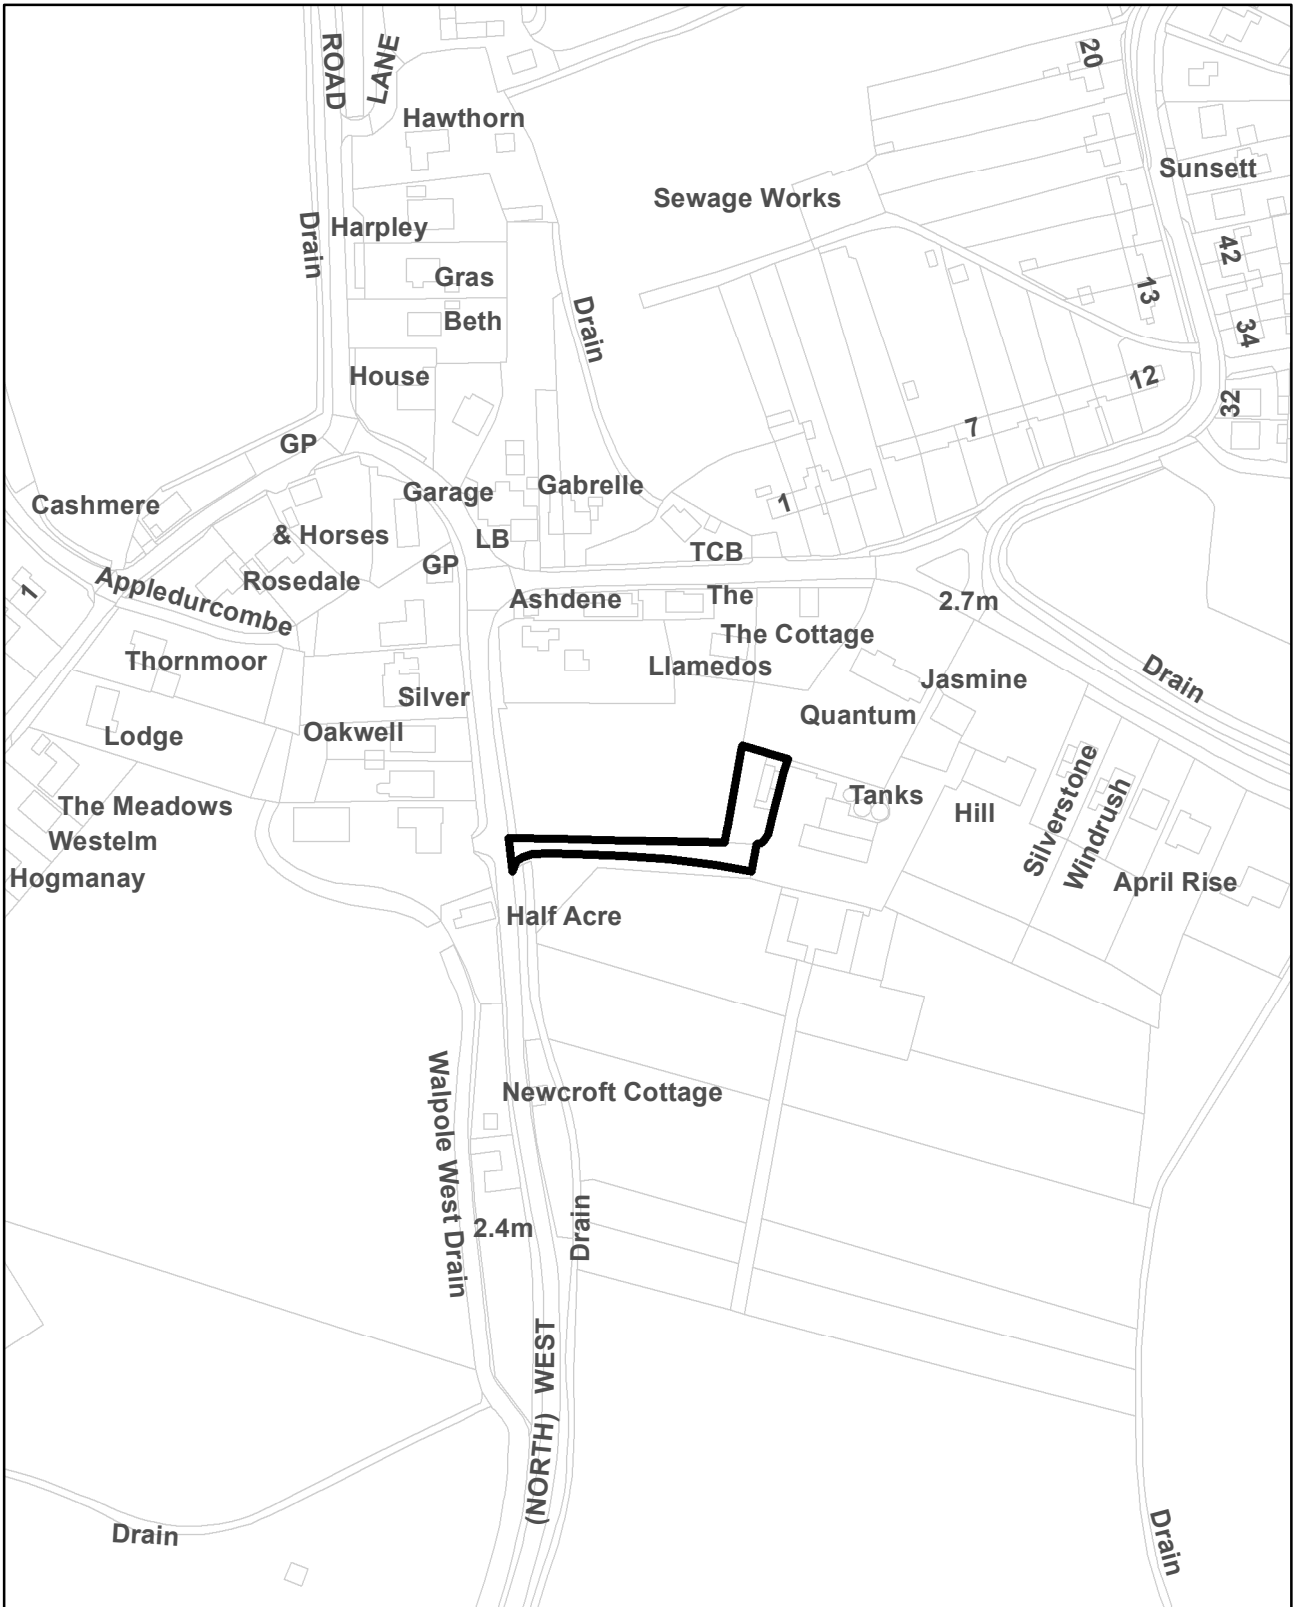

# 17/01669/F

Caravan at Hill Farm West Drove North  
Walpole St Peter

**1:2,500**